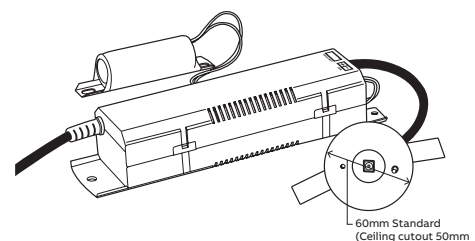

Stanilite®

Platinum Spitfire® LED recessed non-maintained

Range

Platinum range

Product group

Spitfire LED

Features

- Superior photometric classification
- COB LED technology 100,000 hours plus lamp life
- Wide area coverage optics
- Low power consumption and COB LED light source for reduced operation and maintenance costs
- LiFePO4 (Lithium iron phosphate) battery combined with advanced battery charging technology for longer life
- Spring fixing design allows for different ceiling thickness (1mm-20mm)
- White adaptors included to convert standard 60mm lamp head to 85mm diameter and 141mm diameter size
- White square adaptor available for standard lamp head
- Metal trim covers available for standard round and square lamp head adaptor, refer page 2 for options

- 60mm lamp head

Catalogue no.	Description
EM products	
SF1LEDP	Platinum Spitfire D40 COB LED WA optics recessed
SF2LEDP	Platinum Spitfire D63 COB LED WA optics recessed
Accessories	
02-SF1LSSTRIM	60mm lamp head round trim stainless steel
02-SF1LSQSSTRIM	60mm lamp head square adaptor trim stainless steel
02-SF1LSQBLTRIM	60mm lamp head square adaptor trim black
02-SFLEDSQADAPT	White plastic square adaptor for LED Spitfire
SFLEDVRWR-KIT	Vandal resistant and weather resistant kit to suit to 60mm recessed head
Spare parts	
03-01301P	Battery pack 1LED 2wr LiFePO4 3.2V 3.2Ah
03-01303P	Battery pack 2LED 2wr LiFePO4 3.2V 4.5Ah
03-01310PB	Battery pack_V2 1LED/COB 3wr LiFePO4 3.2V 3.2Ah
03-01311PB	Battery pack_V2 2LED/COB 3wr LiFePO4 3.2V 4.5Ah

Dimensions

Lamp head	Ceiling cutout
60mm standard	50mm
85mm adaptor	70mm
141mm adaptor	130mm

Weight

Model	Weight
EM	1.0kg

Construction

Part	Construction
Lamp head	White polycarbonate

Light source		
Model	Light source	
D40 COB LED	2W	
D63 COB LED	3W	

Note:

- All trims clip over the face of the 60mm lamp head and all adaptors fit behind the 60mm lamp head