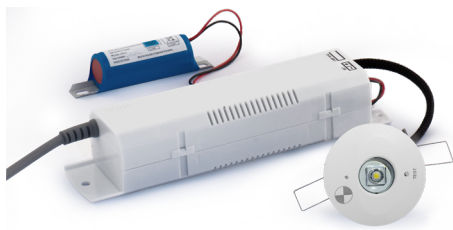

Stanilite®

Platinum Spitfire® LED recessed non-maintained

Range

Platinum range

Product group

Spitfire LED

Features

- Superior photometric classification
- COB LED technology 100,000 hours plus lamp life
- Wide area coverage optics
- Low power consumption and COB LED light source for reduced operation and maintenance costs
- LiFePO4 (Lithium iron phosphate) battery combined with advanced battery charging technology for longer life
- Spring fixing design allows for different ceiling thickness (1mm-20mm)
- White adaptors included to convert standard 60mm lamp head to 85mm diameter and 141mm diameter size
- White square adaptor available for standard lamp head
- Metal trim covers available for standard round and square lamp head adaptor, refer page 2 for options

- 60mm lamp head

Catalogue no.	Description
EM products	
SF1LEDP	Platinum Spitfire D40 COB LED WA optics recessed
SF2LEDP	Platinum Spitfire D63 COB LED WA optics recessed
Accessories	
02-SF1LSSTRIM	60mm lamp head round trim stainless steel
02-SF1LSQSSTRIM	60mm lamp head square adaptor trim stainless steel
02-SF1LSQBLTRIM	60mm lamp head square adaptor trim black
02-SFLEDSQADAPT	White plastic square adaptor for LED Spitfire
SFLEDVRWR-KIT	Vandal resistant and weather resistant kit to suit to 60mm recessed head
Spare parts	
03-01301P	Battery pack 1LED 2wr LiFePO4 3.2V 3.2Ah
03-01303P	Battery pack 2LED 2wr LiFePO4 3.2V 4.5Ah
03-01310PB	Battery pack_V2 1LED/COB 3wr LiFePO4 3.2V 3.2Ah
03-01311PB	Battery pack_V2 2LED/COB 3wr LiFePO4 3.2V 4.5Ah

Dimensions

Lamp head	Ceiling cutout
60mm standard	50mm
85mm adaptor	70mm
141mm adaptor	130mm

Weight

Model	Weight
EM	1.0kg

Construction

Part	Construction
Lamp head	White polycarbonate

Light source		
Model	Light source	
D40 COB LED	2W	
D63 COB LED	3W	